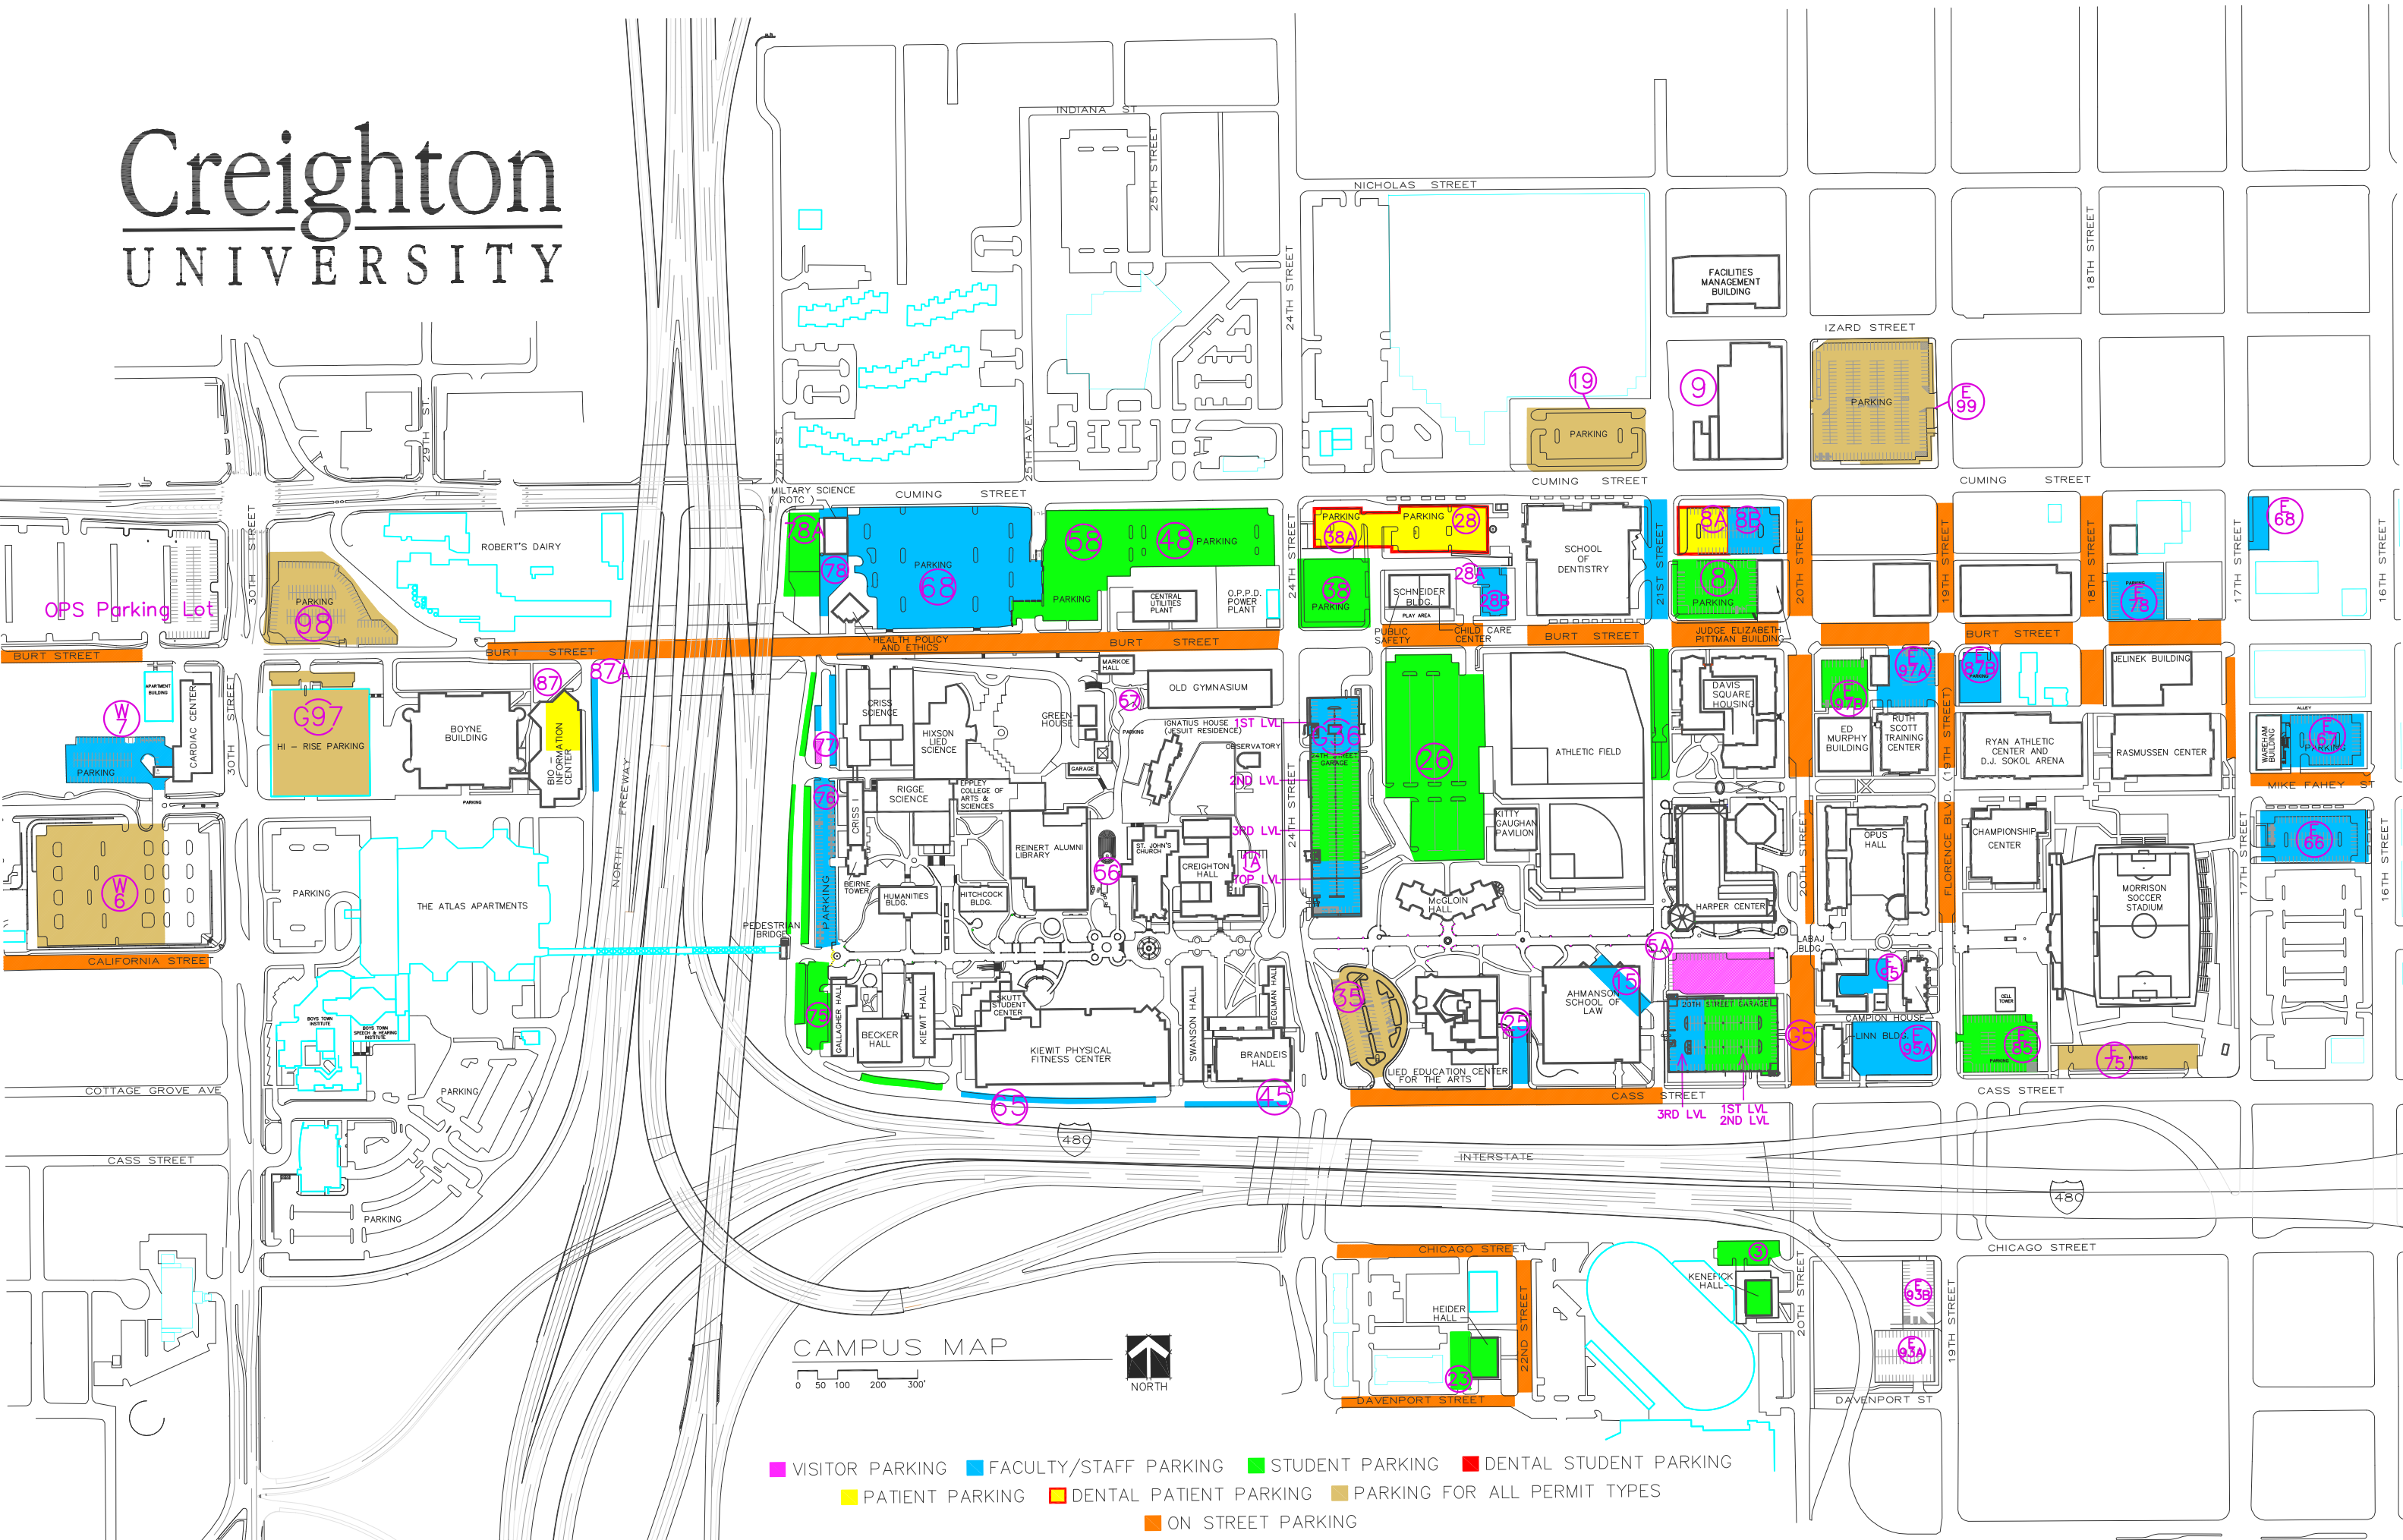

Creighton UNIVERSITY

CAMPUS MAP

- VISITOR PARKING
- FACULTY/STAFF PARKING
- STUDENT PARKING
- DENTAL STUDENT PARKING
- PATIENT PARKING
- DENTAL PATIENT PARKING
- PARKING FOR ALL PERMIT TYPES
- ON STREET PARKING